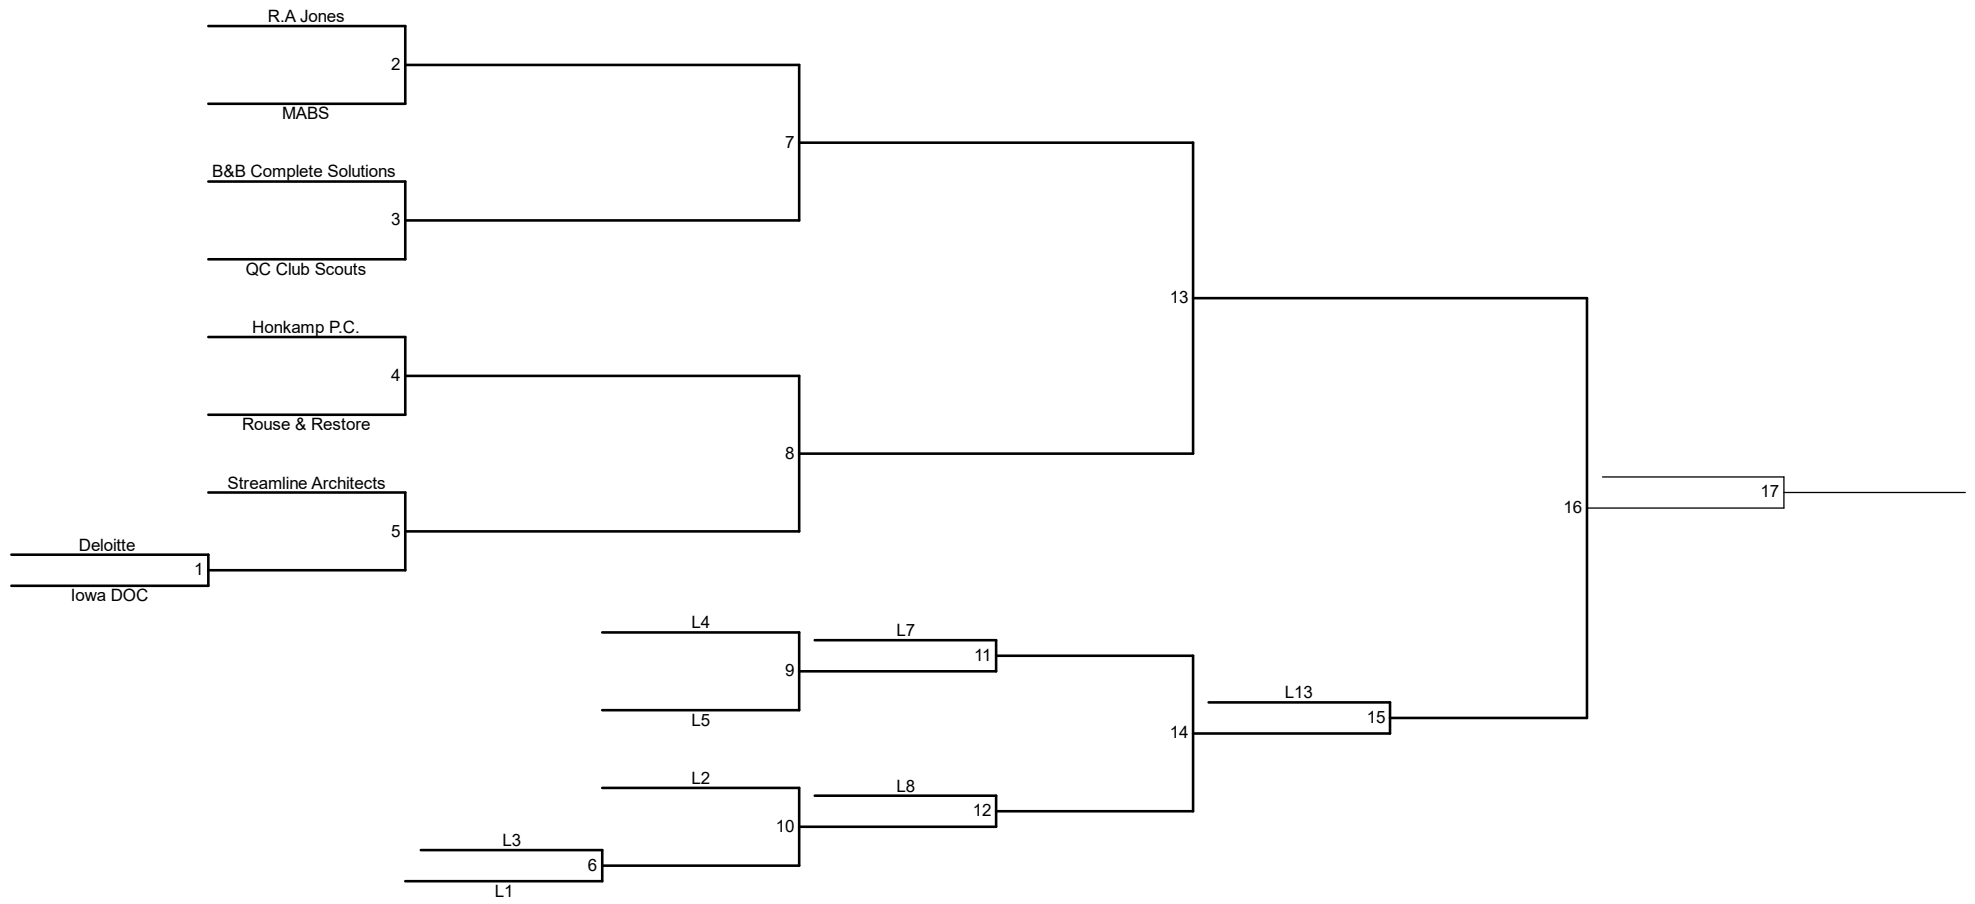

Division 1 Coed:
 Date: Saturday, June 27, 2026
 Check In By 12:30 AM | Games Begin: 1:00 AM
 Location: Junge Park
 301 W. 35th Street
 Davenport, IA 52803

Division 2 Coed:
 Date: Saturday, June 27, 2026
 Check In By 10:30 AM | Games Begin: 11:00 AM
 Location: Junge Park
 301 W. 35th Street
 Davenport, IA 52803

PRESENTED BY **Wellmark.**

Division 3 Coed:
 Date: Saturday, June 27, 2026
 Check In By 8:30 AM | Games Begin: 9:00 AM
 Location: Junge Park
 301 W. 35th Street
 Davenport, IA 52803