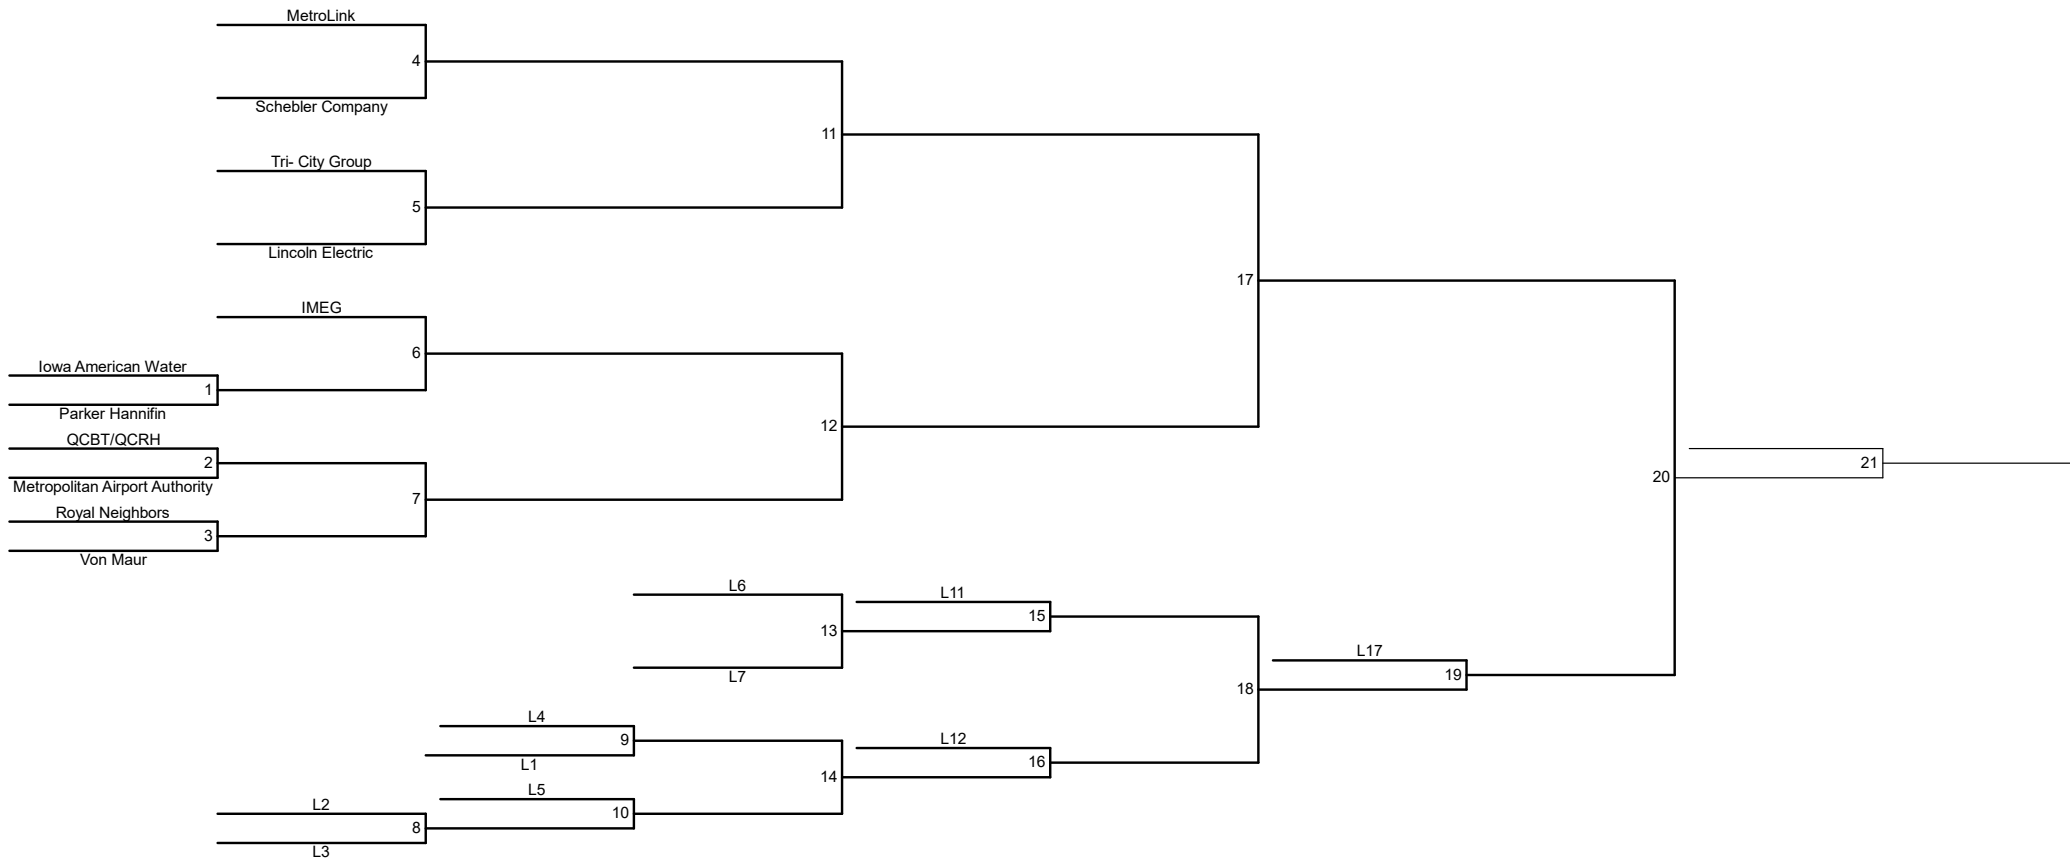

Division 1 Coed:
 Date: Saturday, June 27, 2026
 Check In By 12:30 AM | Games Begin: 1:00 AM
 Location: Junge Park
 301 W. 35th Street
 Davenport, IA 52803

Division 2 Coed:
 Date: Saturday, June 27, 2026
 Check In By 10:30 AM | Games Begin: 11:00 AM
 Location: Junge Park
 301 W. 35th Street
 Davenport, IA 52803

PRESENTED BY **Wellmark.**

Division 3 Coed:
 Date: Saturday, June 27, 2026
 Check In By 8:30 AM | Games Begin: 9:00 AM
 Location: Junge Park
 301 W. 35th Street
 Davenport, IA 52803